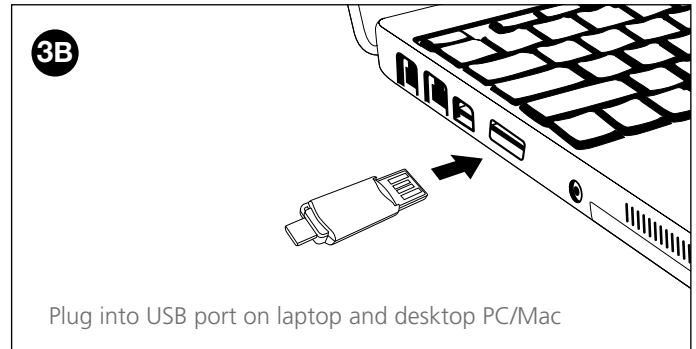

* Your Android™ smartphone/tablet may require an App for On-The-Go compatibility