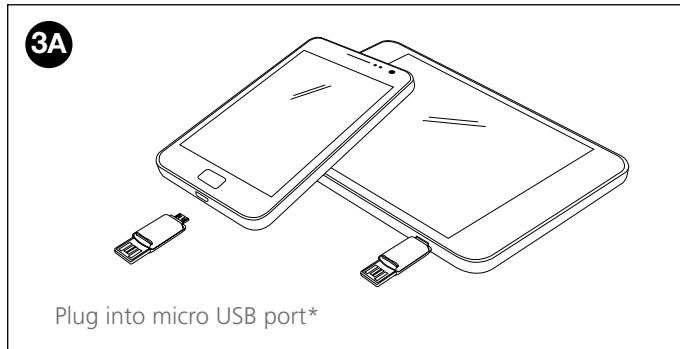

* Your Android™ smartphone/tablet may require an App for On-The-Go compatibility