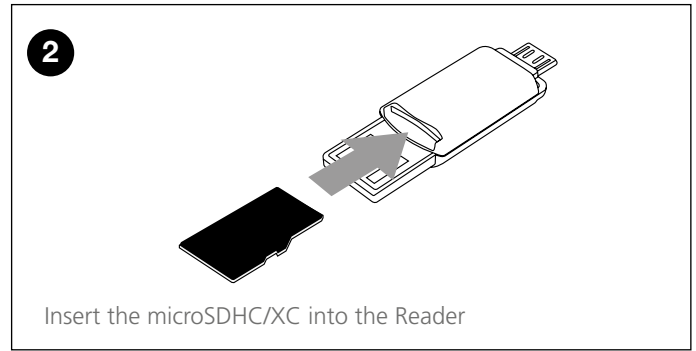

* Your Android™ smartphone/tablet may require an App for On-The-Go compatibility