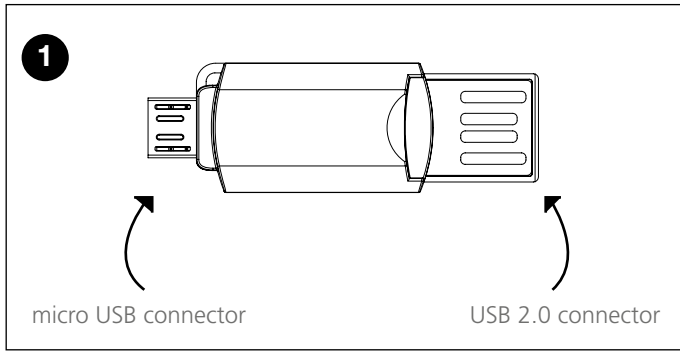

* Your Android™ smartphone/tablet may require an App for On-The-Go compatibility